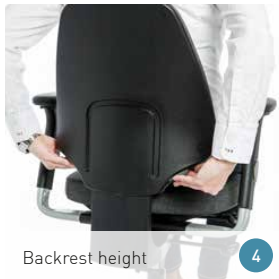

RH Activ

How to adjust your RH Activ

Height of the chair

1

Release seat & back angle

2

Seat depth

3

Backrest height

4

Backrest angle

5

Armrest

6